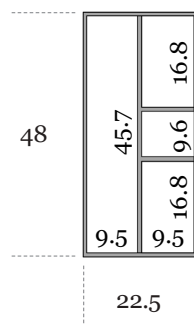

toolbox

Großzügige Einteilung für Utensilien

Hochwertige Ausführung in Filz

Ergonomischer Tragegriff

1 durchgehendes Abteil für Tastatur

1 Abteil für Wasserflasche

2 Abteile für Kleinteile wie Maus, Smartphone, Geldbeutel etc.

Abmessungen:

Ca. 48 x 22.5 x 18 (L x B x H)

toolbox

Generous division for utensils

High-quality design in felt

Ergonomic carrying handle

1 continuous compartment for keyboard

1 compartment for water bottle

2 compartments for small items such as mouse, smartphone, wallet etc.

Dimensions:

Approx. 48 x 22.5 x 18 (L x B x H)