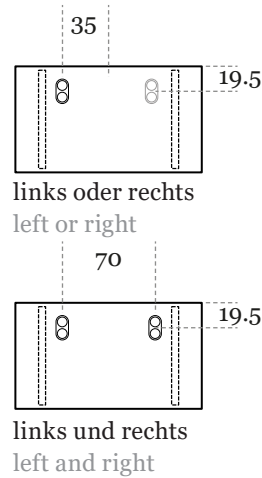

reddot winner 2023

m-pur-habitat einzelarbeitsplatz.

m-pur-habitat individual workstation.

Gestell immer mittig
Frame always centred

Kabelset
Socket module

Adaptionen
Adaptations

m-pur-habitat kabel-set.

m-pur-habitat socket module.

High-quality design in felt

Ergonomic carrying handle

1 continuous compartment for keyboard

1 compartment for water bottle

2 compartments for small items such as mouse, smartphone, wallet etc.

Dimensions:

Approx. 48 x 22.5 x 18 (L x B x H)