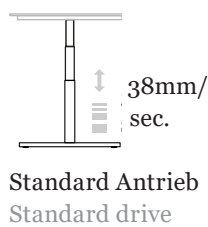

Adaptionen
Adaptations