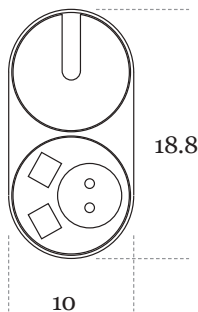

reddot winner 2023

m-pur-habitat einzelarbeitsplatz.

m-pur-habitat individual workstation.

Gestell immer mittig
Frame always centred

Kabelset
Socket module

Adaptionen
Adaptations

m-pur-habitat kabel-set.

m-pur-habitat socket module.

Ergonomischer Tragegriff

1 durchgehendes Abteil für Tastatur

1 Abteil für Wasserflasche

2 Abteile für Kleinteile wie Maus, Smartphone, Geldbeutel etc.

Abmessungen:

Ca. 48 x 22.5 x 18 (L x B x H)

toolbox

Generous division for utensils

High-quality design in felt

Ergonomic carrying handle

1 continuous compartment for keyboard

1 compartment for water bottle

2 compartments for small items such as mouse, smartphone, wallet etc.

Dimensions:

Approx. 48 x 22.5 x 18 (L x B x H)